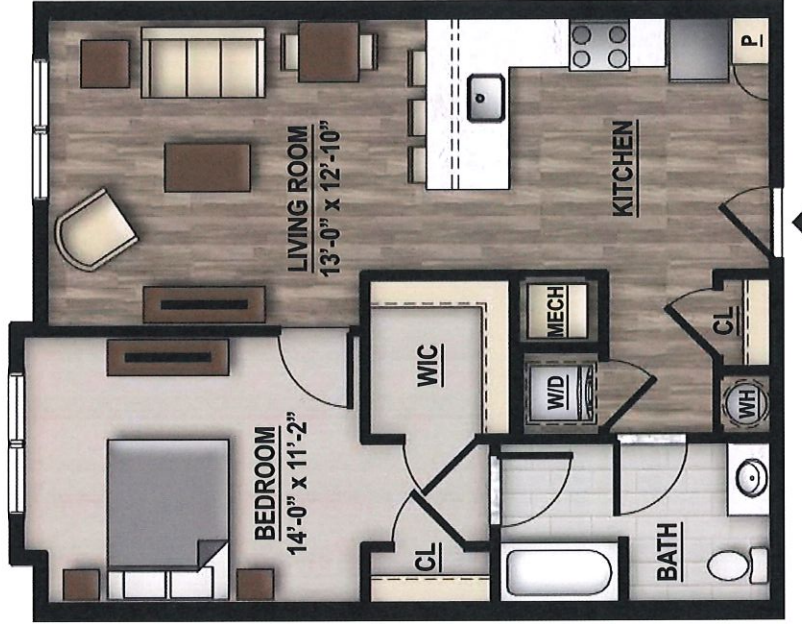

1 BEDROOM

RESIDENCE	RENT	AVAILABLE
TYPE	FLOOR	SQ FT
A8		780

PARC

AT PRINCETON JUNCTION

3000 Goldfinch Boulevard | Princeton, NJ 08540 | 833.262.6495

© TB Princeton Village LLC. In the interest of continuous improvement, owner reserves the right to modify or change pricing, floor plans, materials and features without prior notice or obligation. Square footages and measurements may vary between individual residences. This is not an offering where prohibited by law. 115957 5/18