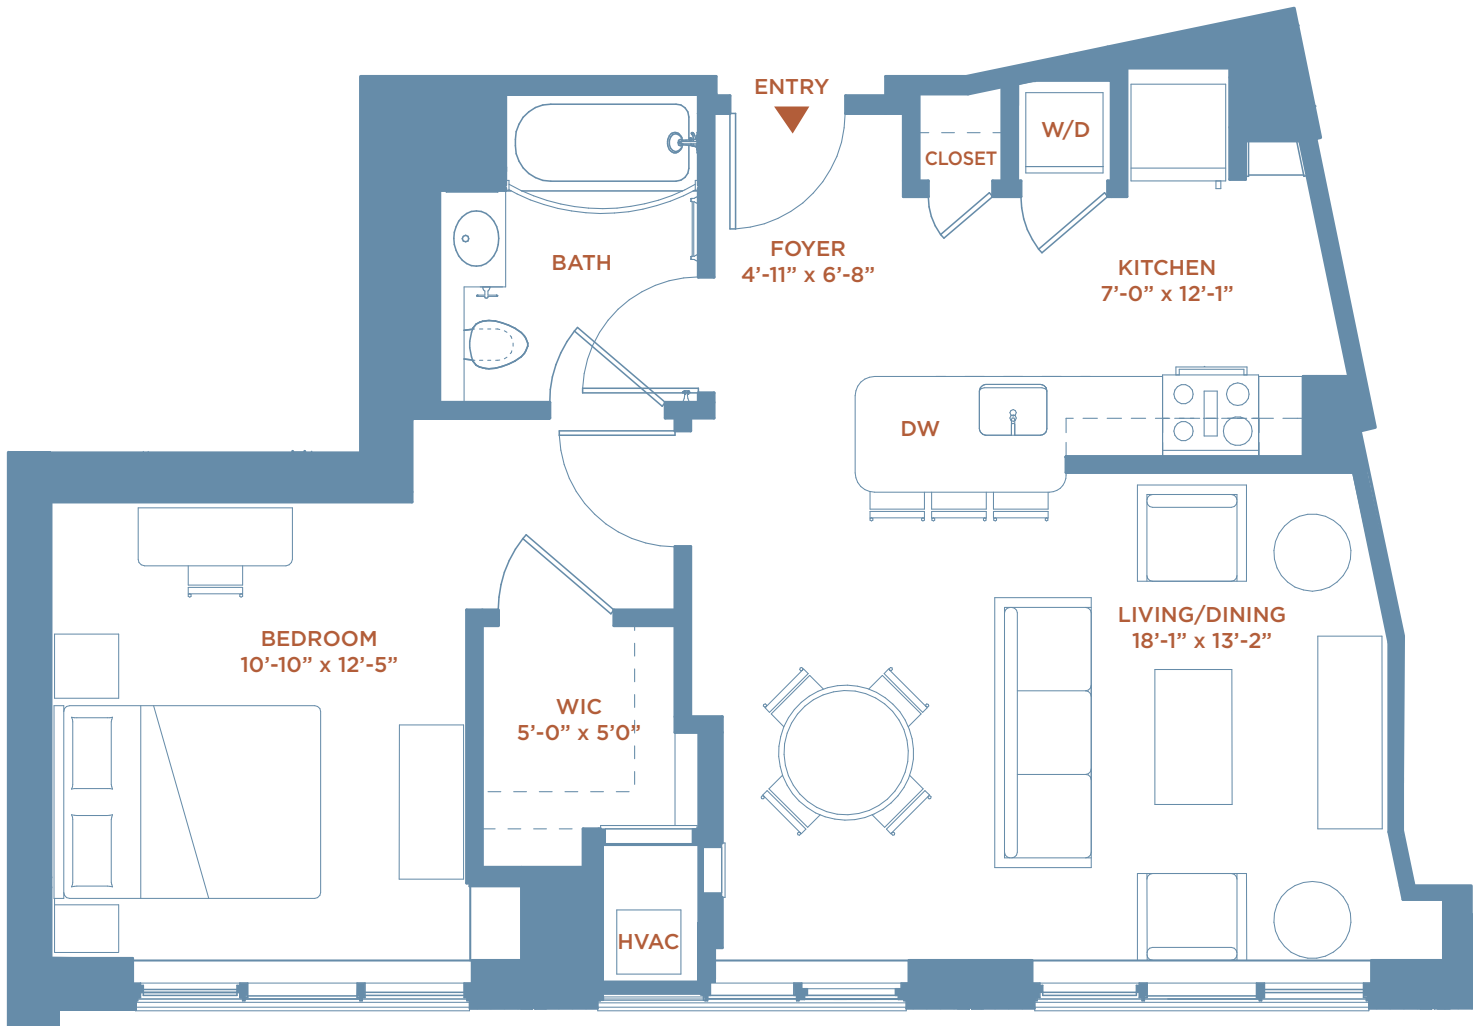

APARTMENT 208

1 BR, 1 BA • 710 SQ. FT.

ONE
THEATER
SQUARE
LUXURY APARTMENTS

Apartment: _____ Rent: _____

OneTheaterSquare.com • 973.295.9900

2 Center Street, Newark, NJ 07102

Dimensions, features and specifications are approximate and subject to field variation, as well as change without notice.

APARTMENT 310 – 2010

1 BR, 1 BA • 737 SQ. FT.

ONE
THEATER
SQUARE
LUXURY APARTMENTS

Apartment: _____ Rent: _____

OneTheaterSquare.com • 973.295.9900

2 Center Street, Newark, NJ 07102

Dimensions, features and specifications are approximate and subject to field variation, as well as change without notice.