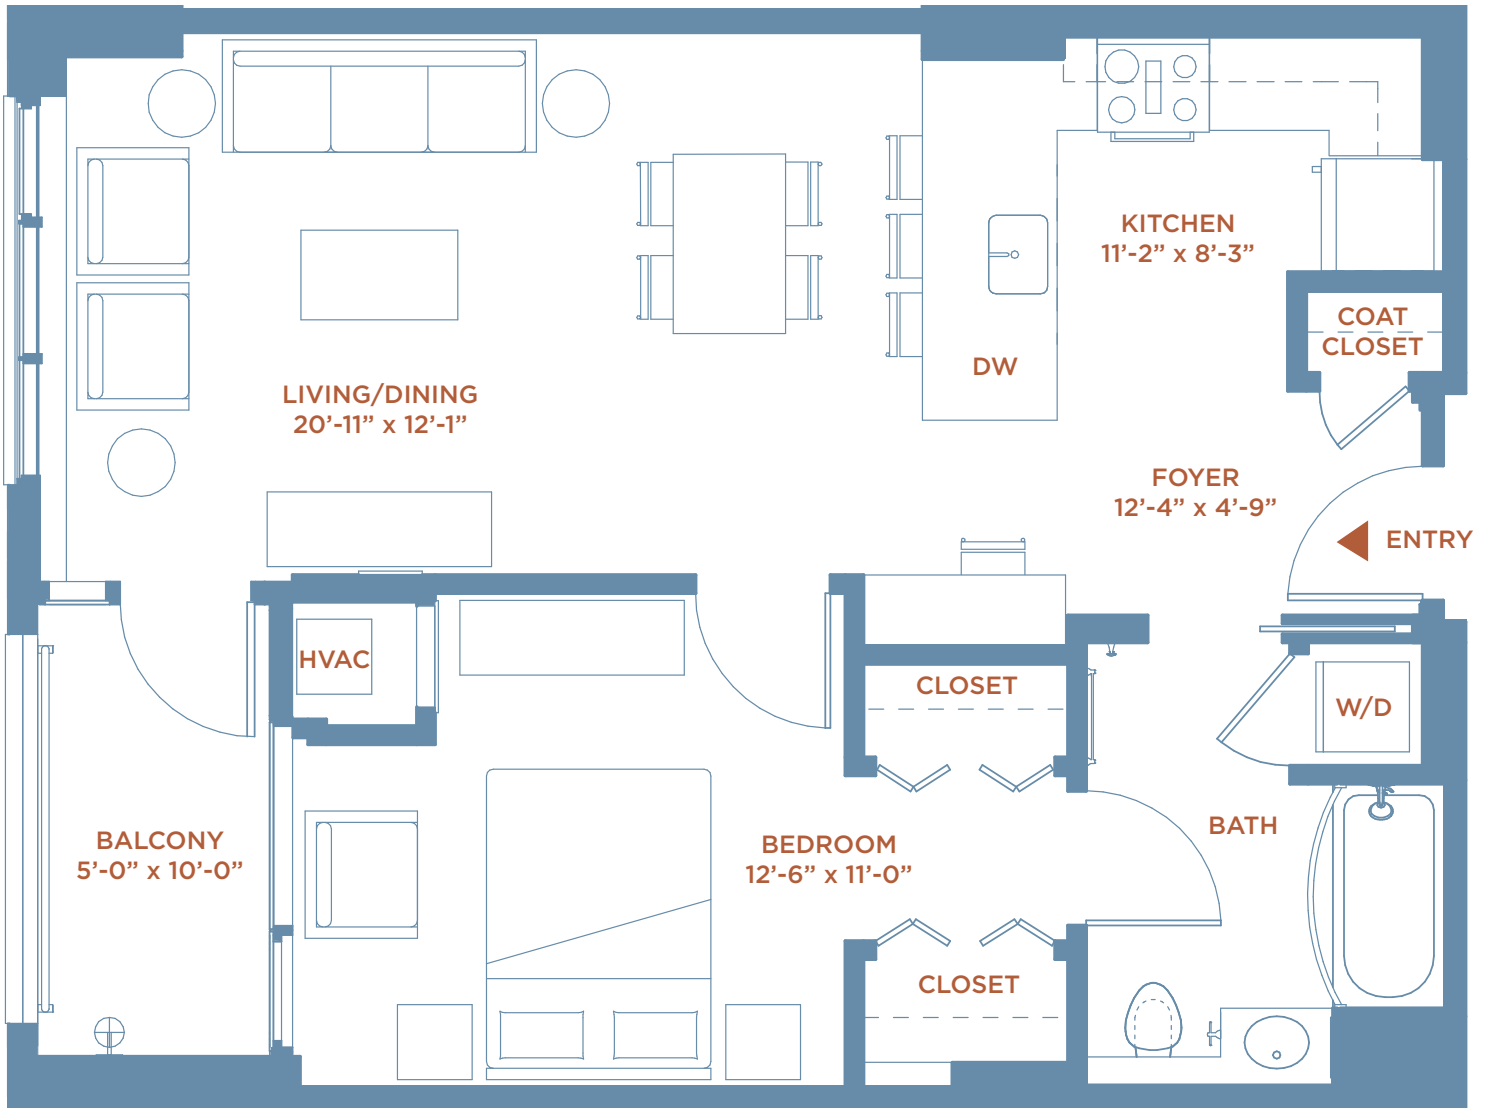

APARTMENT 208

1 BR, 1 BA • 710 SQ. FT.

ONE
THEATER
SQUARE
LUXURY APARTMENTS

Apartment: _____ Rent: _____

OneTheaterSquare.com • 973.295.9900

2 Center Street, Newark, NJ 07102

Dimensions, features and specifications are approximate and subject to field variation, as well as change without notice.

APARTMENT 310 – 2010

1 BR, 1 BA • 737 SQ. FT.

ONE
THEATER
SQUARE
LUXURY APARTMENTS

Apartment: _____ Rent: _____

OneTheaterSquare.com • 973.295.9900

2 Center Street, Newark, NJ 07102

Dimensions, features and specifications are approximate and subject to field variation, as well as change without notice.