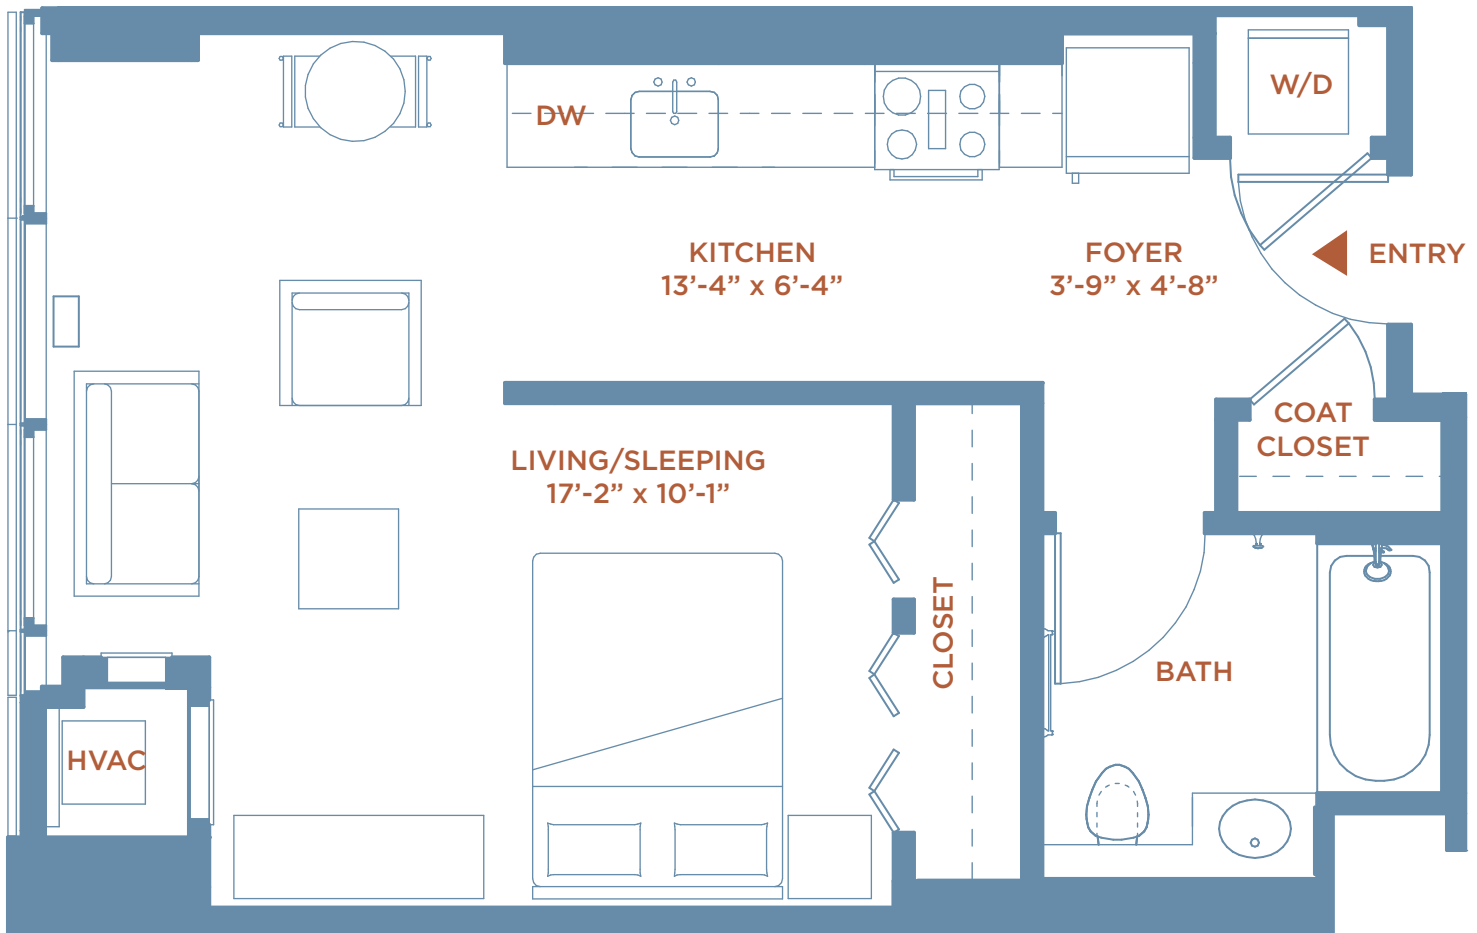

# APARTMENT 205

STUDIO • 504 SQ. FT.

ONE  
THEATER  
SQUARE  
LUXURY APARTMENTS

Apartment: \_\_\_\_\_ Rent: \_\_\_\_\_

[OneTheaterSquare.com](http://OneTheaterSquare.com) • 973.295.9900

2 Center Street, Newark, NJ 07102

# APARTMENT 210

STUDIO • 564 SQ. FT.

ONE  
THEATER  
SQUARE  
LUXURY APARTMENTS

Apartment: \_\_\_\_\_ Rent: \_\_\_\_\_

[OneTheaterSquare.com](http://OneTheaterSquare.com) • 973.295.9900

2 Center Street, Newark, NJ 07102

# APARTMENT 304 - 2004

STUDIO • 504 SQ. FT.

ONE  
THEATER  
SQUARE  
LUXURY APARTMENTS

Apartment: \_\_\_\_\_ Rent: \_\_\_\_\_

[OneTheaterSquare.com](http://OneTheaterSquare.com) • 973.295.9900

2 Center Street, Newark, NJ 07102