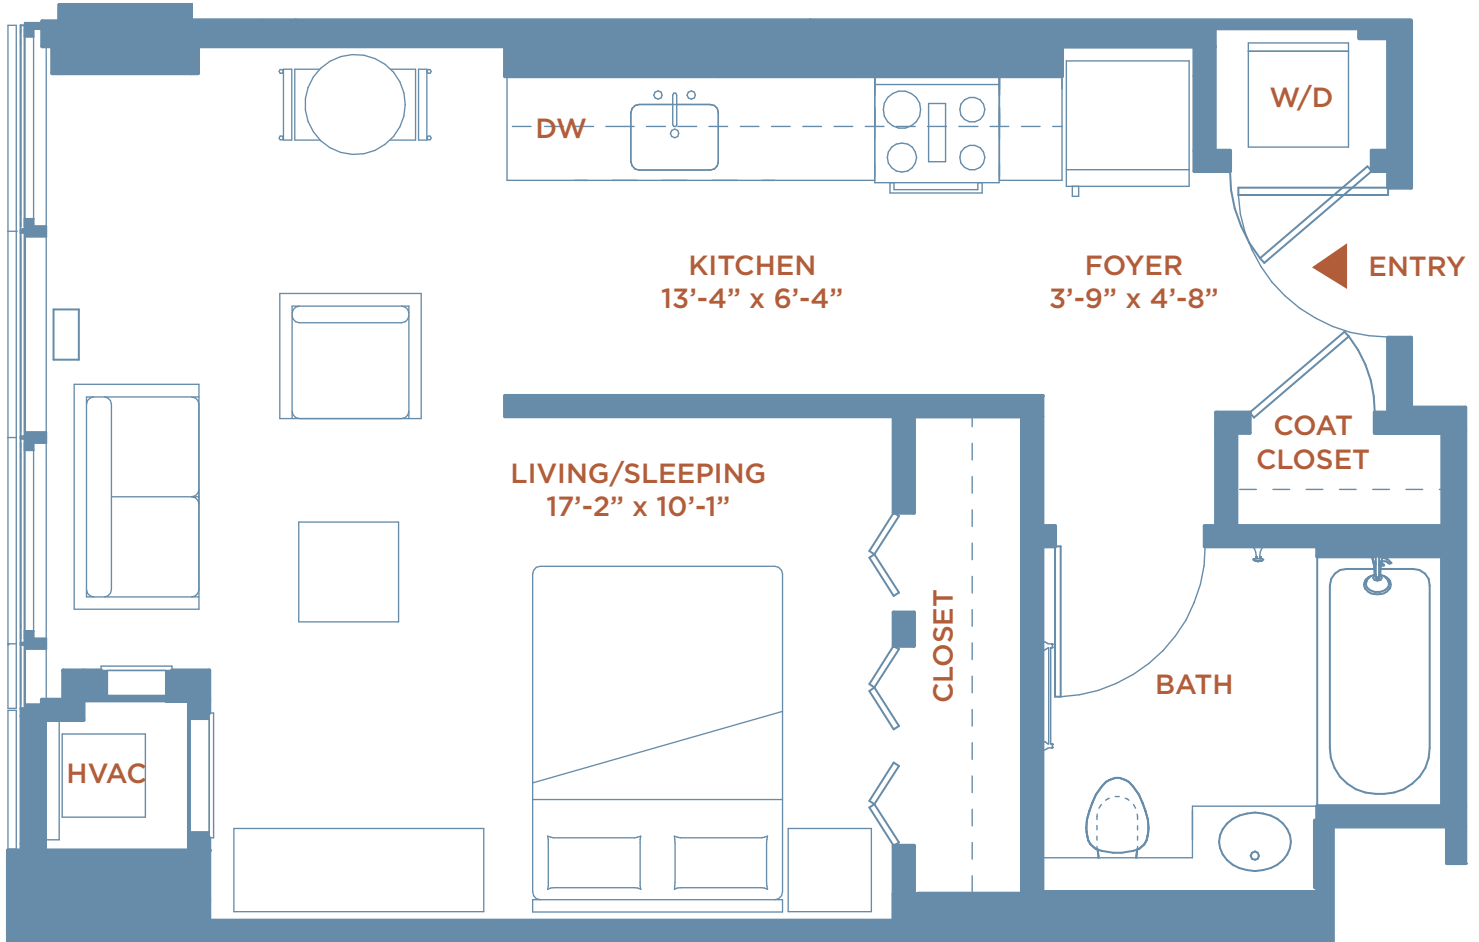

# APARTMENT 304 - 2004

STUDIO • 504 SQ. FT.

ONE  
THEATER  
SQUARE  
LUXURY APARTMENTS

Apartment: \_\_\_\_\_ Rent: \_\_\_\_\_

[OneTheaterSquare.com](http://OneTheaterSquare.com) • 973.295.9900

2 Center Street, Newark, NJ 07102