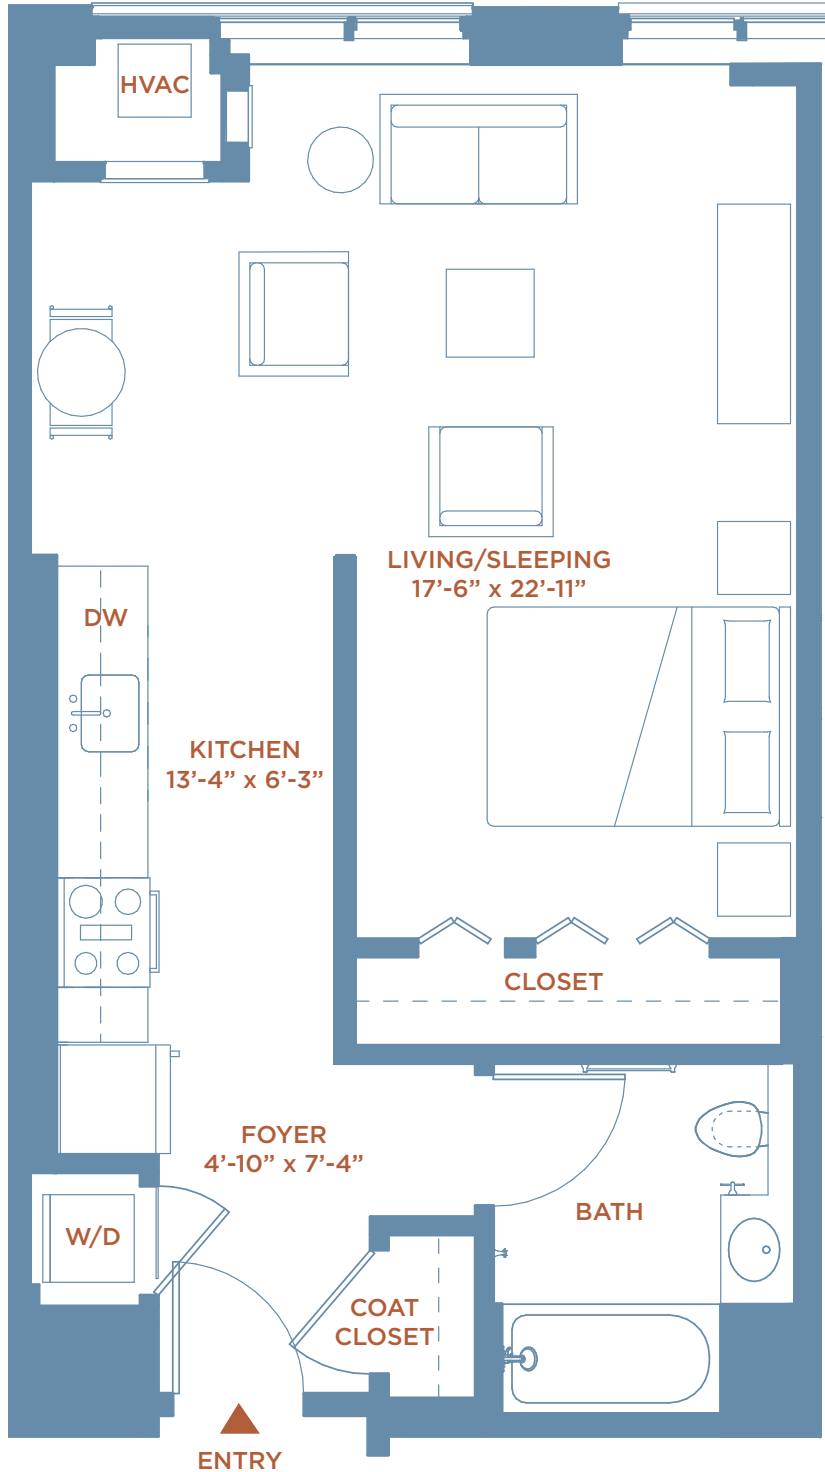

# APARTMENT 205

STUDIO • 504 SQ. FT.

ONE  
THEATER  
SQUARE  
LUXURY APARTMENTS

Apartment: \_\_\_\_\_ Rent: \_\_\_\_\_

[OneTheaterSquare.com](http://OneTheaterSquare.com) • 973.295.9900

2 Center Street, Newark, NJ 07102

# APARTMENT 210

STUDIO • 564 SQ. FT.

ONE  
THEATER  
SQUARE  
LUXURY APARTMENTS

Apartment: \_\_\_\_\_ Rent: \_\_\_\_\_

[OneTheaterSquare.com](http://OneTheaterSquare.com) • 973.295.9900

2 Center Street, Newark, NJ 07102

# APARTMENT 304 - 2004

STUDIO • 504 SQ. FT.

ONE  
THEATER  
SQUARE  
LUXURY APARTMENTS

Apartment: \_\_\_\_\_ Rent: \_\_\_\_\_

[OneTheaterSquare.com](http://OneTheaterSquare.com) • 973.295.9900

2 Center Street, Newark, NJ 07102